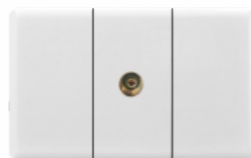

A1-35
Double 3 Pole Socket
+2USB

A1-16
1Gang 1 Way Switch
+MF Socket

A1-16-1
1Gang 2 Way Switch
+MF Socket

A1-17
Double 3 Pole Socket

A1-18
Double 2 Pin Socket

A1-19
Double Thailand 3 Pole
Socket

A1-20
2 MF Socket