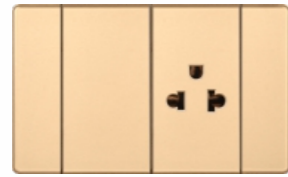

A3 SERIES

Acrylic Crystal Panel

Switch socket life Electrical

GOLD