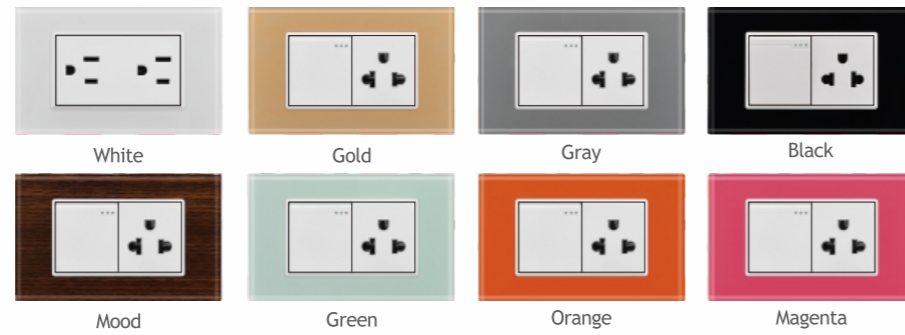

SW10 SERIES

PC Material Panel

Switch socket life Electrical

SW10-01
1Gang 1 Way Switch
SW10-01-1
1Gang 2 Way Switch

SW10-02
2Gang 1 Way Switch
SW10-02-1
2Gang 2 Way Switch

SW10-03
1Gang 1 Way Switch
+ 2 Pin Socket
SW10-03-1
1Gang 2 Way Switch
+ 2 Pin Socket

SW10-04
1Gang 1 Way Switch
+ 3 Pole Socket
SW10-04-1
1Gang 2 Way Switch
+ 3 Pole Socket

SW10-05
1Gang 1 Way Switch
+ Italian Socket
SW10-05-1
1Gang 2 Way Switch
+ Italian Socket