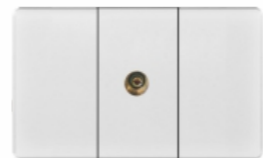

SWITCH SOCKET

A2-16-1
1Gang 2 Way Switch
+MF Socket

A2-41
TV

A2-43
Computer Socket

A2-46
Speed Control Switch

A2-48
Touch Switch