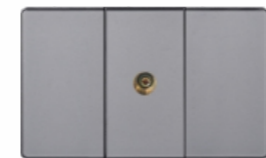

A3-35
Double 3 Pole Socket
+2USB

A3-36
13A Socket

A3-37
1Gang 1 Way Switch
and Indicator light+2 Pin Socket

A3-37-1
1Gang 2 Way Switch
and Indicator light+2 Pin Socket

A3-38
20A

A3-39
16A Germany Socket

A3-40
Double USB
+16A Germany Socket