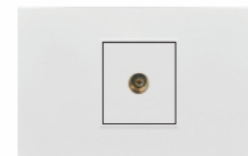

SW18 SERIES

PC Material Panel

SWITCH SOCKET

SW18-42
TV