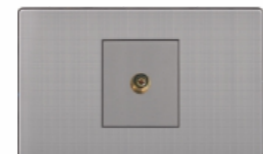

brushed panel.

SW8 SERIES

SW17 SERIES

SW17 SERIES

SW8 SERIES

SW8-31
TV

SW8-33
Computer Socket

SW8-36
Speed Control Switch

SW8-38
Touch Switch