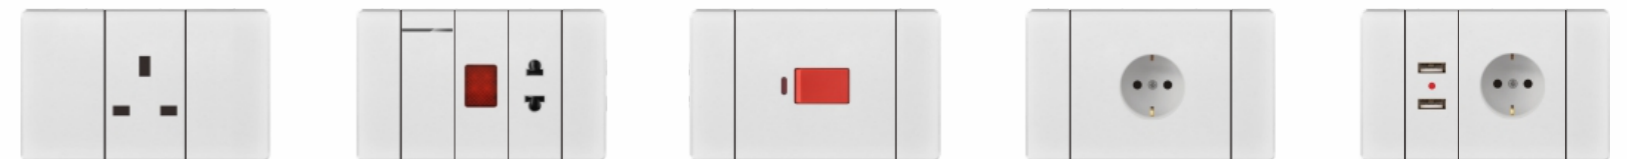

- **A5-36**
  13A Socket
- **A5-37**
  1Gang 1 Way Switch
  and Indicator light+2 Pin Socket
  A5-37-1
  1Gang 2 Way Switch
  and Indicator light+2 Pin Socket
- **A5-38**
  20A
- **A5-39**
  16A Germany Socket
- **A5-40**
  Double USB
  +16A Germany Socket