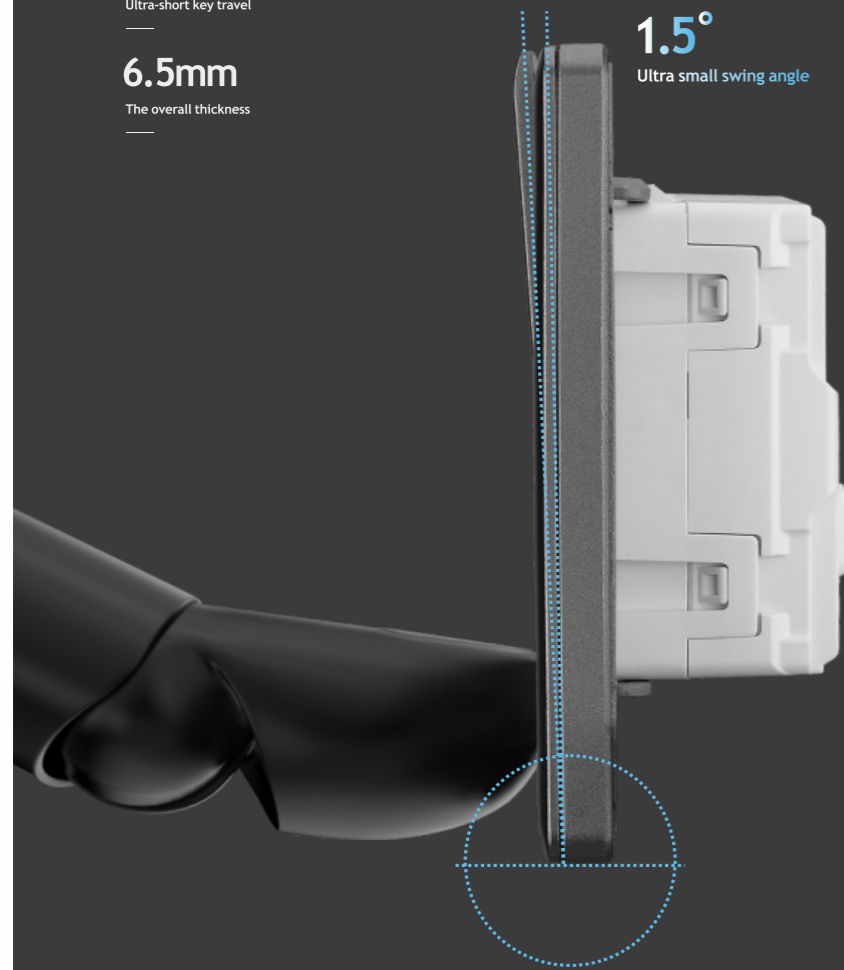

1.5°
Ultra small swing angle

2.5mm
Ultra-short key travel

6.5mm
The overall thickness

Perfect touch
technological breakthrough

Ultra Thin

Ultra Thin

The Beauty Of Thinness

2.5mm