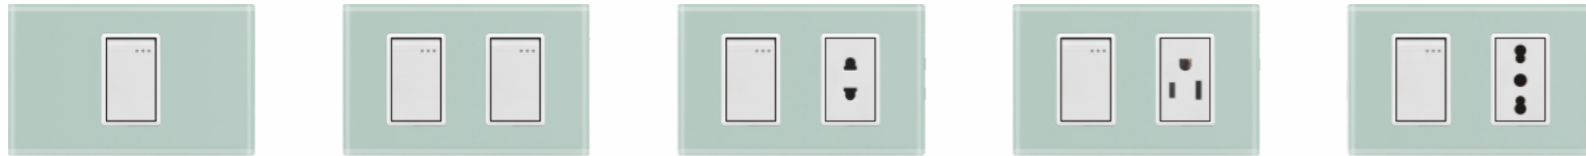

SW10 SERIES

PC Material Panel

Switch socket life Electrical

SW10-01
1Gang 1 Way Switch
SW10-01-1
1Gang 2 Way Switch

SW10-02
2Gang 1 Way Switch
SW10-02-1
2Gang 2 Way Switch

SW10-03
1Gang 1 Way Switch
+ 2 Pin Socket
SW10-03-1
1Gang 2 Way Switch
+ 2 Pin Socket

SW10-04
1Gang 1 Way Switch
+ 3 Pole Socket
SW10-04-1
1Gang 2 Way Switch
+ 3 Pole Socket

SW10-05
1Gang 1 Way Switch
+ Italian Socket
SW10-05-1
1Gang 2 Way Switch
+ Italian Socket