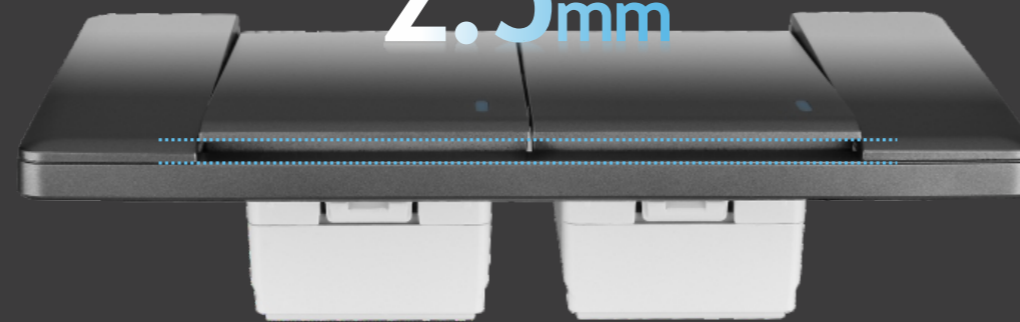

1.5°
Ultra small swing angle

2.5mm
Ultra-short key travel

6.5mm
The overall thickness

Perfect touch
technological breakthrough

Ultra Thin

Ultra Thin

The Beauty Of Thinness

2.5mm