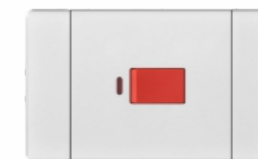

A2-34
Double Thailand 3 Pole
Socket+2USB

A2-35
Double 3 Pole Socket
+2USB

A2-36
13A Socket

A2-37
1Gang 1 Way Switch
and Indicator light+2 Pin Socket

A2-37-1
1Gang 2 Way Switch
and Indicator light+2 Pin Socket