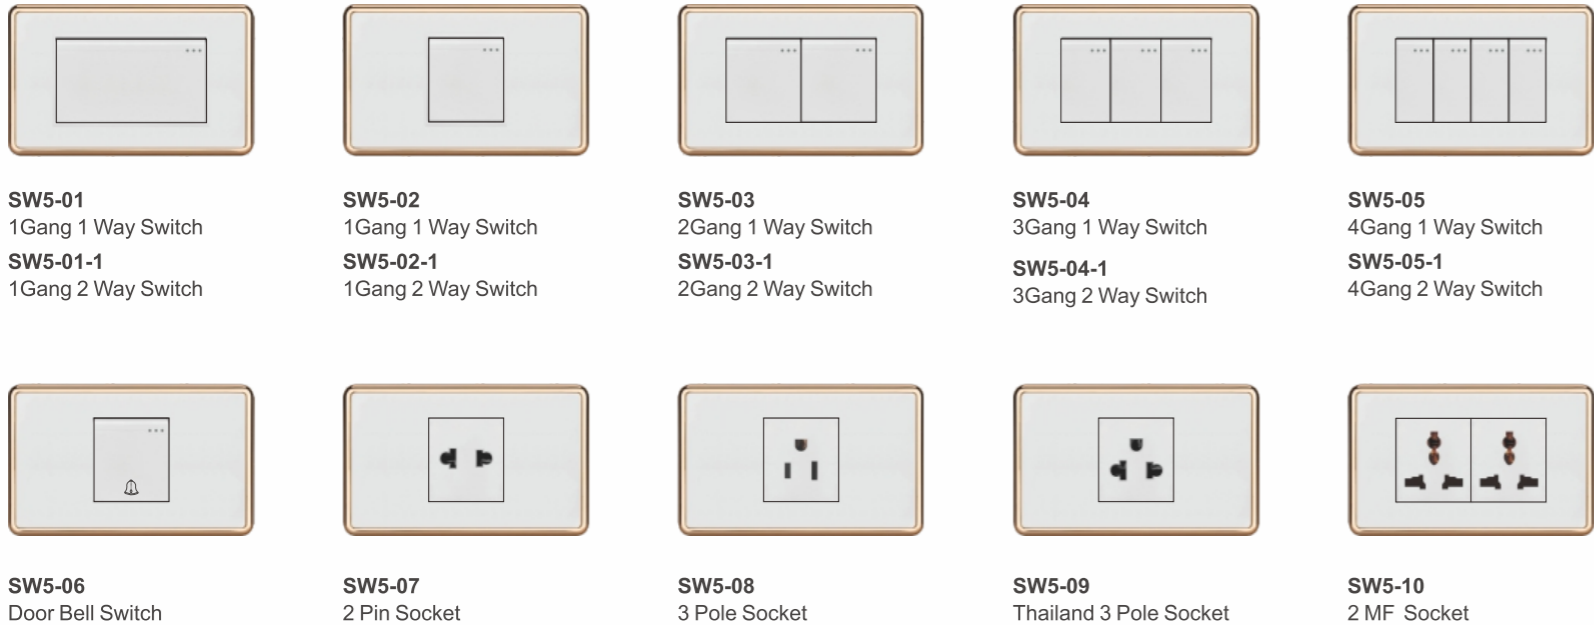

SW5-01 1Gang 1 Way Switch SW5-01-1 1Gang 2 Way Switch	SW5-02 1Gang 1 Way Switch SW5-02-1 1Gang 2 Way Switch	SW5-03 2Gang 1 Way Switch SW5-03-1 2Gang 2 Way Switch	SW5-04 3Gang 1 Way Switch SW5-04-1 3Gang 2 Way Switch	SW5-05 4Gang 1 Way Switch SW5-05-1 4Gang 2 Way Switch
SW5-06 Door Bell Switch	SW5-07 2 Pin Socket	SW5-08 3 Pole Socket	SW5-09 Thailand 3 Pole Socket	SW5-10 2 MF Socket