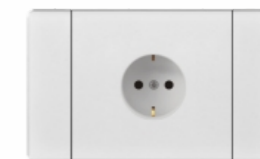

A2-39
16A Germany Socket