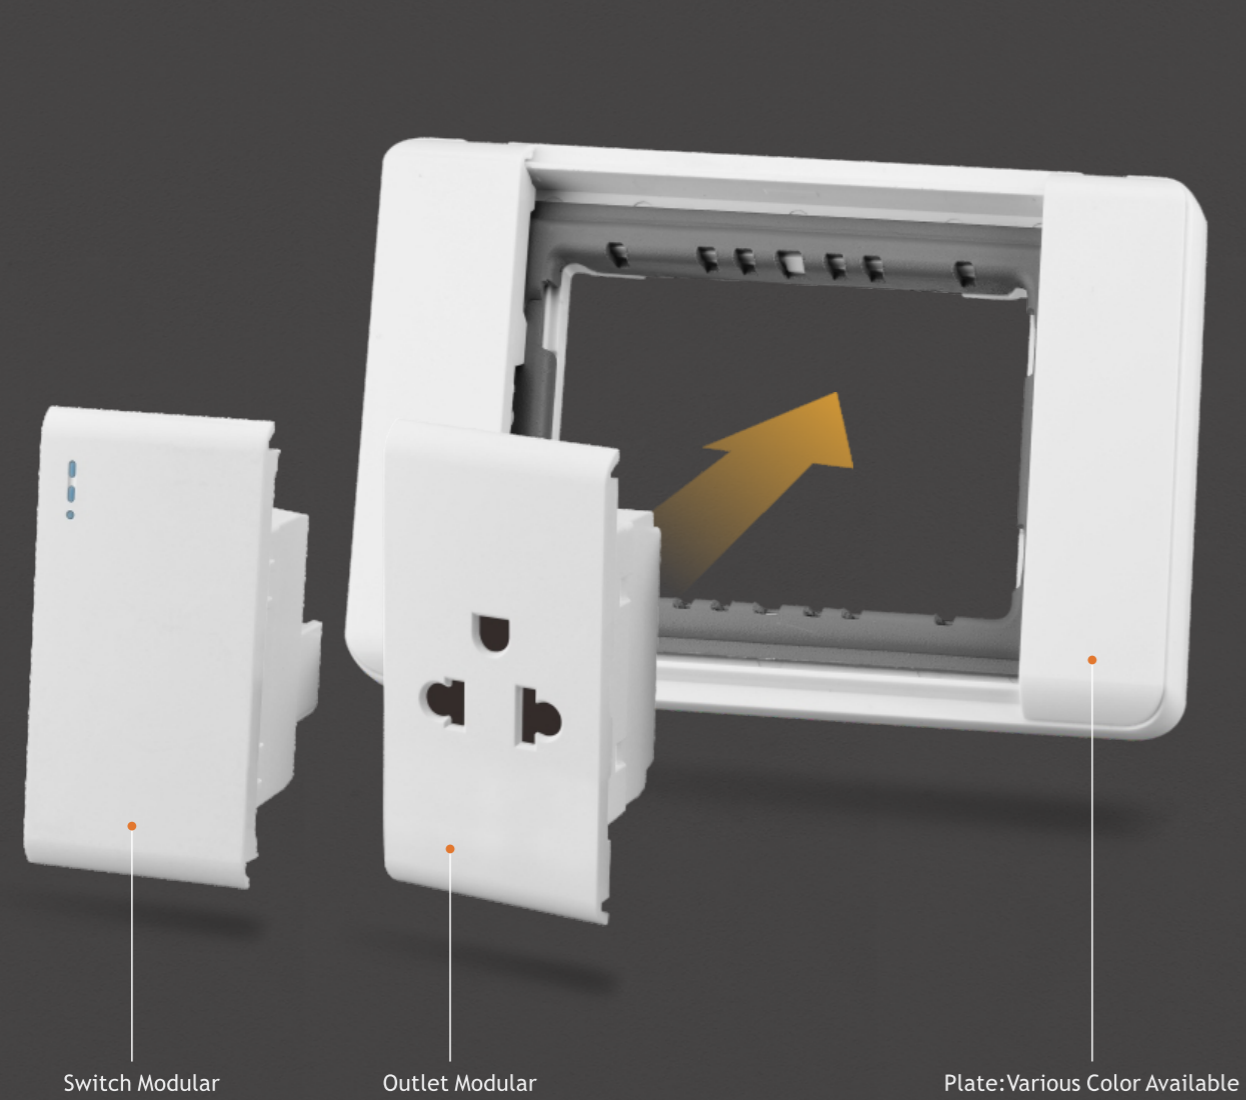

Ultra Thin

Installation features

Steel-plastic mixed frame
Beautiful appearance, high strength
and impact resistance, stand wear and tear.

Enhanced iron plate
1.5mm reinforced design steel frame,
surface spraying insulation process.

Integration of copper parts th effectively
reduce low temperature rising

Super nylon base
Strengthened panel

Scientific Design of Base
Flame-retardant PC base, high temperature
resistance and easy to connect.

Wire box remains
more space make wiring safely.

Safety protection door,
improve product fixation,
easy installation

The switch panel is made of
flame-retardant PC without frame design

Company provide the global home with great idea and create a beautiful home,
its electrical accessories not only excellent in function,
but also add unlimited fun and personalized features for your living space,
we brought together singularity with inspiration, will create a unique household environment for you.