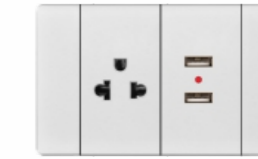

A2-27
1Gang 1 Way Switch
+ 2 Italian Socket

A2-27-1
1Gang 2 Way Switch
+ 2 Italian Socket

A2-28
2 MF Socket

A2-29
2*13A Socket

A2-30
Thailand 3 Pole+USB Socket

A2-31
MF+USB Socket

A2-32
3 Pole+USB Socket

A2-33
3 Pole Socket+Double USB