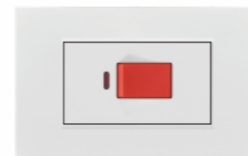

SW18-39
Thailand 3 Pole+USB Socket

SW18-40
MF+USB Socket

SW18-41
3 Pole+USB Socket

SW18-16
TV

SW18-17
TEL Socket

SW18-19
Satellite Socket

SW18-20
1Gang 1 Way Switch
and Indicator light+2 Pin Socket
SW18-20-1
1Gang 2 Way Switch
and Indicator light+2 Pin Socket