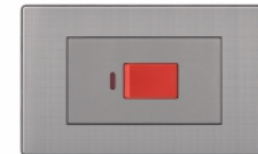

SW8-26
1Gang 1 Way Switch
+ 16A Germany Socket
SW8-26-1
1Gang 2 Way Switch
+16A Germany Socket

SW8-27
Thailand 3 Pole+USB Socket

SW8-28
3 Pole+USB Socket

SW8-29
1Gang 1 Way Switch
and Indicator light+2 Pin Socket
SW8-29-1
1Gang 2 Way Switch
and Indicator light+2 Pin Socket